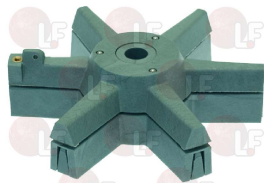

Suitable for:

VFA EXPRES

Suitable for:

Stars and spare parts

1343030 MIDDLE TOP STAR
for Grinder-dispenser (VFA EXPRES) AE1464NEW
AN1464 - E1464 - N1464